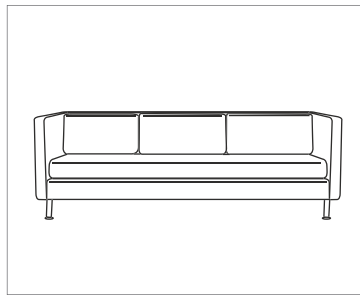

# Higgins Collection

---

Shown: Higgins Ottoman, Lounge Chair, Loveseat, and Higgins Sofa

# Higgins Collection

---

number	width	depth	height	diameter	COM (yds.)	COL (sf.)
Higgins Lounge Chair FH5530	30	32.5	32.5		8.5	153
Higgins Loveseat FH5530-84	84	32.5	32.5		20	360
Higgins Ottoman FH5530-0	26	26	17.5		3.5	63
Higgin Sofa FH5500-108	108	32.5	32.5		24	432