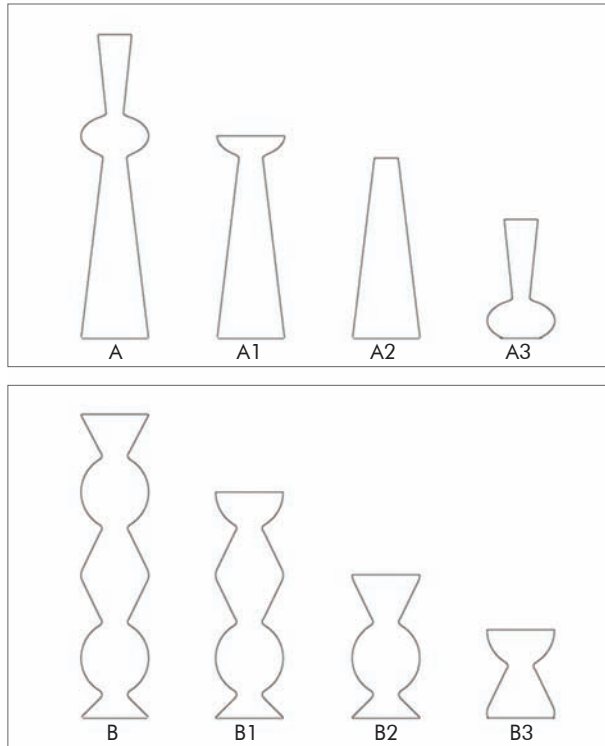

The Lucca Urn Collection

Shown: Lucca Urn Collection A, A1, A2, A3 & B, B1, B2, B3

Lucca Collection

Lucca Collection: cast fiberglass with metalized or painted finish

number	width	depth	height	diameter	COM (yds.)	COL (sf.)
Lucca Urn A LA-1672			72	16		
Lucca Urn A1 LA-1648			48	16		
Lucca Urn A2 LA-1643			43	16		
Lucca Urn A3 LA-1616			16	16		
Lucca Urn B LB-1672			72	16		
Lucca Urn B1 LB-1653			53	16		
Lucca Urn B2 LB-1633			33	16		
Lucca Urn B3 LB-1619			19	16		