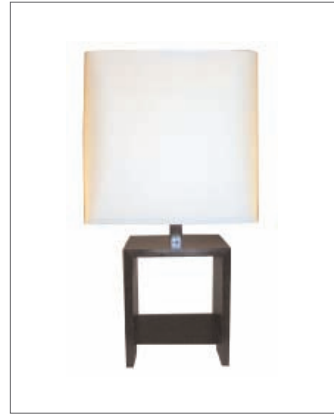

# LC-Minimum Collection

---

Shown: LC-Parsons Table Lamp, LC-Cubist Table Lamp  
LC-Minimum Table Lamp, LC-Ford Table Lamp  
LC-Minimum Floor Lamp, LC-Ford Floor Lamp

# LC-Minimum Collection

Solid oak bases w/ elephant hide shade

number	width	depth	height	diameter	COM (yds.)	COL (sf.)
LC-Minimum Floor Lamp F5-11547-F	20	10	60			
LC-Minimum Table Lamp F5-11547	20	10	27.25			
LC-Ford Floor Lamp F5-11545	20	10	60			
LC-Ford Table Lamp F5-11546	20	10	27.25			
LC-Cubist Table Lamp F5-11548	18	18	33.75			
LC-Parsons Table Lamp F5-11547-P	18	8	18.5			